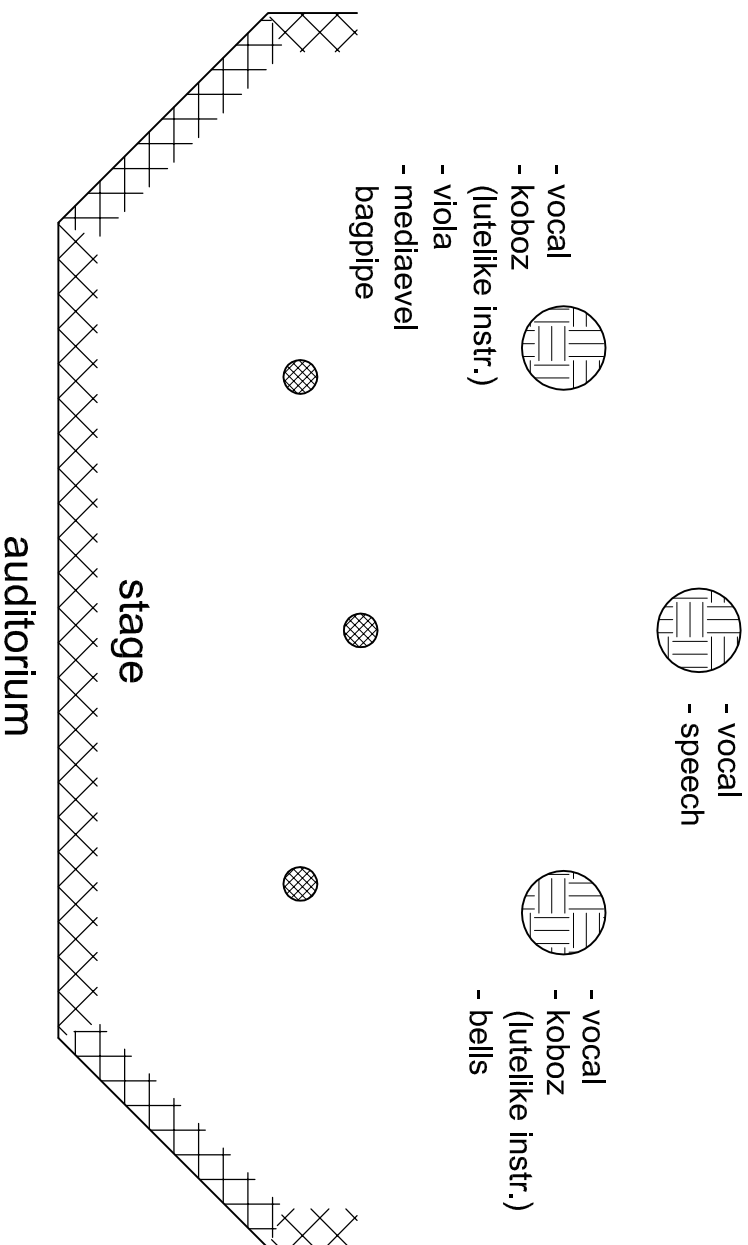

# Kobzos Folk Group - rider

(type of performance: chamber concerts)

## • Lighting:

- candels or/and wicks
- waning light (white or pale yellow), if it is necessary

## signs:

- : 3 pcs. condenser microphones (mentioned above or equivalent)
- : 3 pcs. chairs (without any hand-rails)